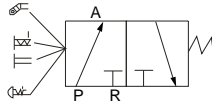

3 Port Mechanical Valve Series JM

◆ How to Order

JM 06

Operator

05	Twist selector
06	Stop lock button
06A	Palm button
07	Roller

Model

JM	3 port mechanical valve
----	-------------------------

◆ Specifications

Model	JM-05	JM-06	JM-06A	JM-07
Fluid	Air			
Type of actuation	3 port 2 position			
Port size	1/4			
Operating pressure range	0~0.8 MPa			
Ambient and fluid temperature	0~70°C			

Symbol

◆ Dimensions