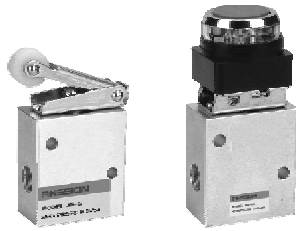

3 Port Mechanical Valve Series JM

◆ How to Order

JM 06

Operator

05	Twist selector
06	Stop lock button
06A	Palm button
07	Roller

Model

JM	3 port mechanical valve
----	-------------------------

◆ Specifications

Model	JM-05	JM-06	JM-06A	JM-07
Fluid	Air			
Type of actuation	3 port 2 position			
Port size	1/4			
Operating pressure range	0~0.8 MPa			
Ambient and fluid temperature	0~70°C			

Symbol

◆ Dimensions